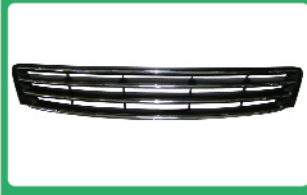

20-9912

20-9540

20-5001

20-9548-CB

GOOD GO ITEM NO.	DESCRIPTION	YEAR	PART NO	PARTS LINK	CAPA	MEASURE	REMARK
20-9912	LX ES300 ES330 FR BUMPER (PRIMED-BLACK)	02-04	52119-33927	LX1000133		1pcs/4	
20-9540	LX ES300 ES330 GRILLE (CHROMED-BLACK)	02-04	53101-33120-C0	LX1200114		5pcs/2.5	
20-5001	LX ES300 ES330 F/B COVER TOW HOOK(MAT-BLACK)	02-05	52128-33030-C0	LX1037100		20pcs/0.1	
20-9548-CB	LX ES300 ES330 GRILLE (CHROMED-BLACK)	05	53101-33140	LX1200121		5pcs/2.8	

GOOD GO ITEM NO.	DESCRIPTION	YEAR	PART NO	PARTS LINK	CAPA	MEASURE	REMARK
20-9562	LX ES350 GRILLE W/RADAR CRUISE CONTROL(PRIMED-GRAY)	07	53111-33270	LX1200126		5pcs/3.9	
20-9563	LX ES350 GRILLE W/O.REAR CRUISE CONTROL(PRIMED-GRAY)	07	53111-33260	LX1200125		5pcs/3.9	
20-9203	LX ES350 GRILLE FRAME (CHROMED)	07	52711-33080	LX1202101		5pcs/3.7	
20-7306L	LX ES350 RE SUPPORT BUMPER SIDE LH	07	52158-33020	LX1142100		5pcs/0.4	
20-7306R	LX ES350 RE SUPPORT BUMPER SIDE RH	07	52157-33020	LX1143100		5pcs/0.4	